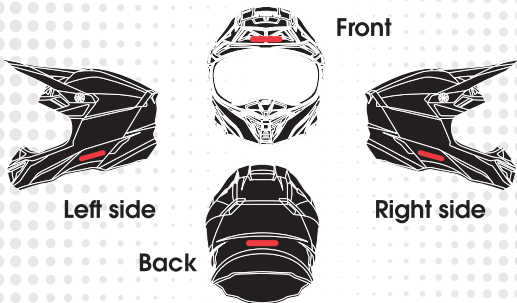

ADVANCED RACING TECHNOLOGY

▶ oneal.com

WARNING

This helmet is ECE 22-06 approved.

To be able to ride on the french territory, you must apply on this helmet the 4 reflective stickers which are supplied with this one. Will you please refer to below drawings to apply these stickers.

This obligation concerns French territory only.

O'NEAL

www.oneal.com
www.oneal.eu